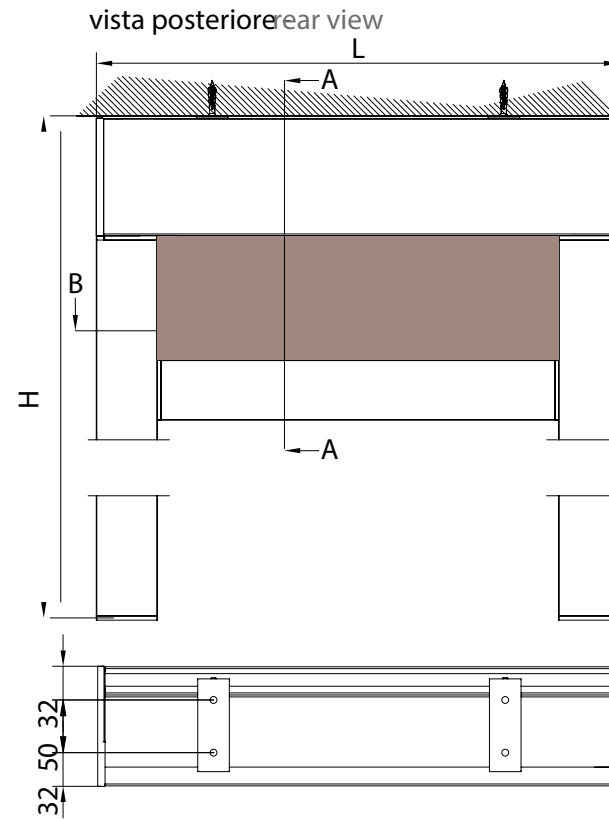

Awning with 110 cassette in 2 versions (round/square) with Zip guide system. In the version with "UNICA" guide cassette is freestanding and the dimension of the guide is 36 mm. In the version GPZ C the guide is composed by two balance profiles to a maximum of 25 mm on each guide (it's suitable for installations that are out of square, for niche or wall).

Montaggio a Parete / Wall installation / Installation au mur / Wandmontage

Guida a nicchia - Niche guide  
Coulisse tableau - Nischenführung  
B-B

Guida a nicchia - Niche guide  
Coulisse tableau - Nischenführung  
B-B

Guida a parete - Wall guide  
Coulisse façade - Wandführung  
B-B

Guida a parete - Wall guide  
Coulisse façade - Wandführung  
B-B

Montaggio a Soffitto - Autoportante / Ceiling installation - Freestanding / Installation au plafond - Autoportant / Deckenmontage - Selbsttragend