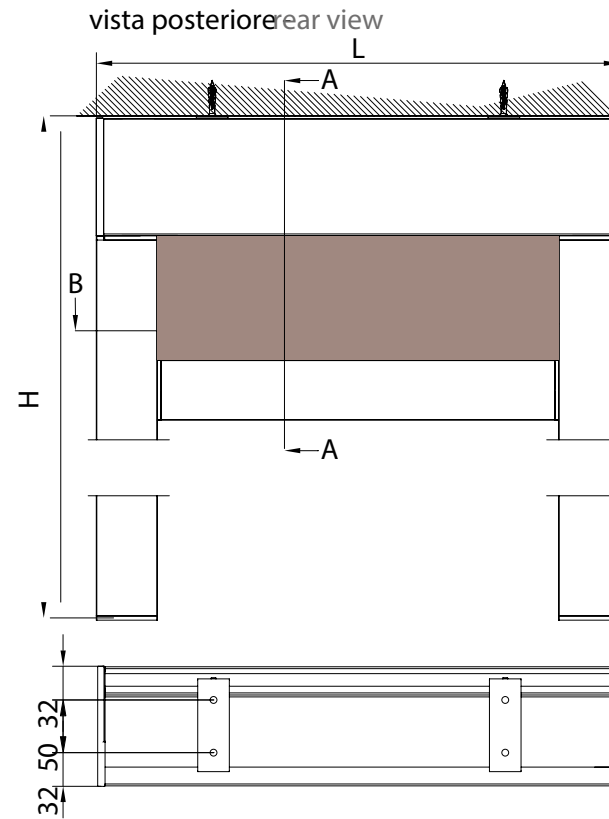

Awning with 110 cassette in 2 versions (round/square) with Zip guide system. In the version with "UNICA" guide cassette is freestanding and the dimension of the guide is 36 mm. In the version GPZ C the guide is composed by two balance profiles to a maximum of 25 mm on each guide (it's suitable for installations that are out of square, for niche or wall).

Guida a nicchia - Niche guide
Coulisse tableau - Nischenführung
B-B

Guida a nicchia - Niche guide
Coulisse tableau - Nischenführung
B-B

Guida a parete - Wall guide
Coulisse façade - Wandführung
B-B

Guida a parete - Wall guide
Coulisse façade - Wandführung
B-B

Montaggio a Soffitto - Autoportante / Ceiling installation - Freestanding / Installation au plafond - Autoportant / Deckenmontage - Selbsttragend

Guida a nicchia - Niche guide
Coulisse tableau - Nischenführung
B-B