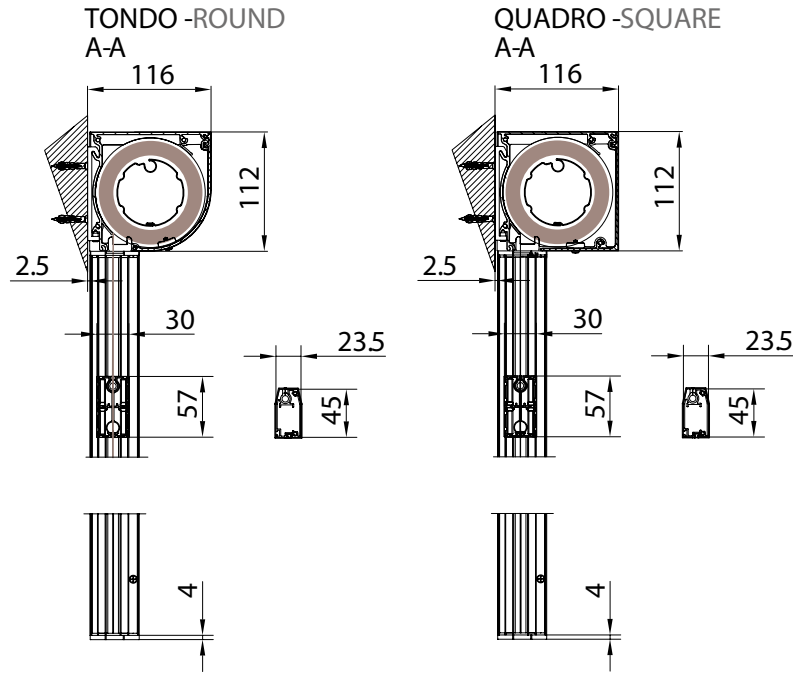

Awning with 110 cassette in 2 versions (round/square) with Zip guide system. In the version with "UNICA" guide cassette is freestanding and the dimension of the guide is 36 mm. In the version GPZ C the guide is composed by two balance profiles to a maximum of 25 mm on each guide (it's suitable for installations that are out of square, for niche or wall).

Montaggio a Parete / Wall installation / Installation au mur / Wandmontage

Guida a nicchia - Niche guide  
 Coulisse tableau - Nischenführung  
 B-B

Guida a nicchia - Niche guide  
 Coulisse tableau - Nischenführung  
 B-B

Guida a parete (GCP) - Wall guide (GCP)  
 Coulisse façade (GCP) - Wandführung (GCP)  
 B-B

Guida a parete (GCP) - Wall guide (GCP)  
 Coulisse façade (GCP) - Wandführung (GCP)  
 B-B

Montaggio a Soffitto - Autoportante / Ceiling installation - Freestanding / Installation au plafond - Autoportant / Deckenmontage - Selbsttragend