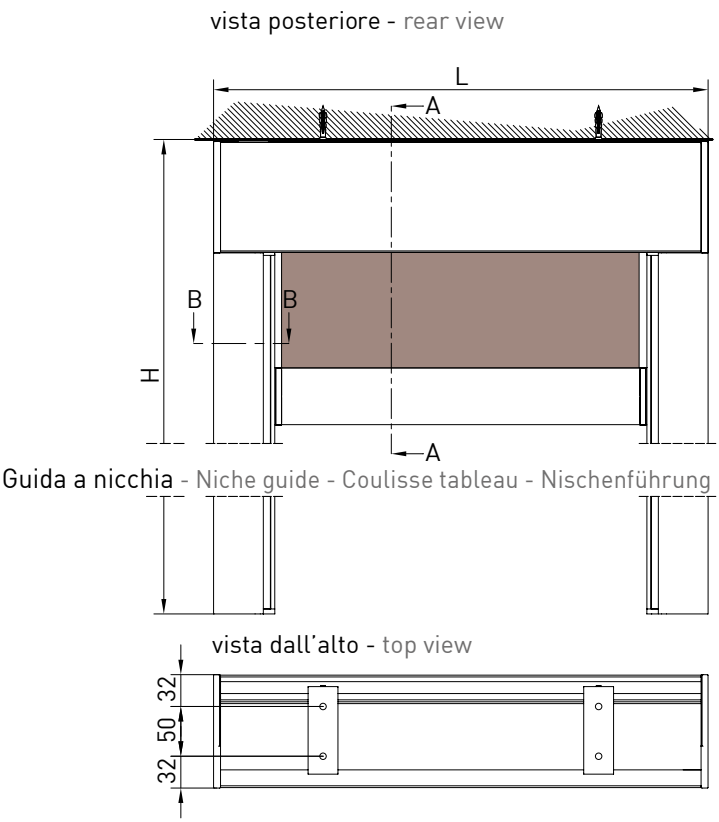

Awning with 110 cassette in 2 versions (round/square) with Zip guide system. In the version with "UNICA" guide cassette is freestanding and the dimension of the guide is 36 mm. In the version GPZ C the guide is composed by two balance profiles to a maximum of 25 mm on each guide (it's suitable for installations that are out of square, for niche or wall).

Montaggio a Soffitto / Ceiling installation / Installation au plafond / Deckenmontage

Guida a nicchia - Niche guide  
Coulisse tableau - Nischenführung  
B-B

Guida a parete - Wall guide  
Coulisse façade - Wandführung  
B-B

Montaggio a Parete / Wall installation / Installation au mur / Wandmontage

Guida a nicchia - Niche guide  
 Coulisse tableau - Nischenführung  
 B-B

Guida a nicchia - Niche guide  
 Coulisse tableau - Nischenführung  
 B-B

Guida a parete (GCP) - Wall guide (GCP)  
 Coulisse façade (GCP) - Wandführung (GCP)  
 B-B

Guida a parete (GCP) - Wall guide (GCP)  
 Coulisse façade (GCP) - Wandführung (GCP)  
 B-B

Montaggio a Soffitto - Autoportante / Ceiling installation - Freestanding / Installation au plafond - Autoportant / Deckenmontage - Selbsttragend