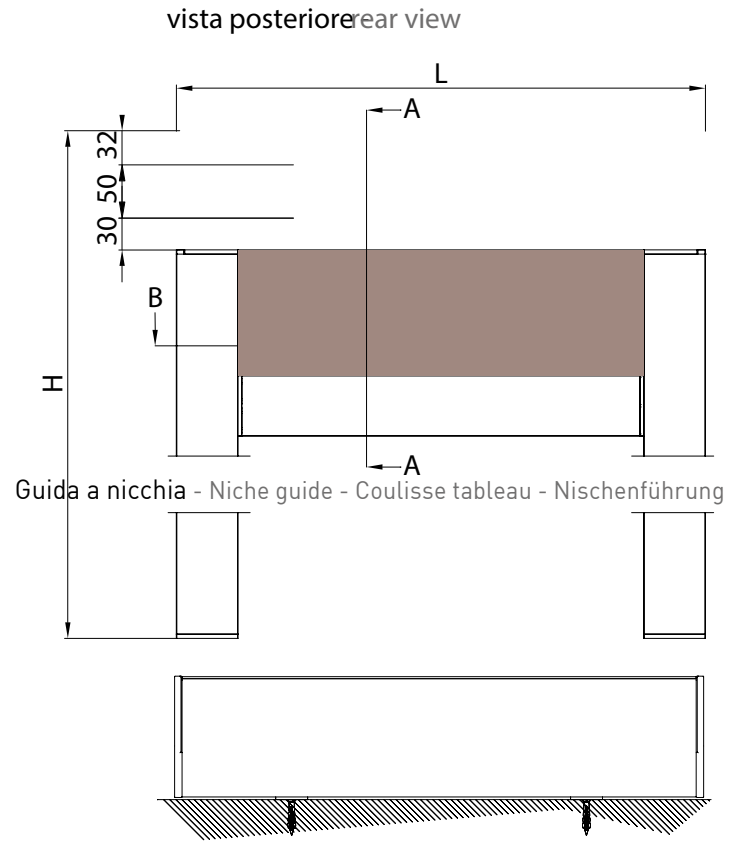

Awning with 110 cassette in 2 versions (round/square) with Zip guide system. In the version with "UNICA" guide cassette is freestanding and the dimension of the guide is 36 mm. In the version GPZ C the guide is composed by two balance profiles to a maximum of 25 mm on each guide (it's suitable for installations that are out of square, for niche or wall).

Guida a parete - Wall guide
Coulisse façade - Wandführung
B-B

Montaggio a Parete / Wall installation / Installation au mur / Wandmontage

Guida a nicchia - Niche guide
 Coulisse tableau - Nischenführung
 B-B

Guida a nicchia - Niche guide
 Coulisse tableau - Nischenführung
 B-B

Guida a parete (GCP)- Wall guide (GCP)
 Coulisse façade (GCP) - Wandführung (GCP)
 B-B

Guida a parete (GCP)- Wall guide (GCP)
 Coulisse façade (GCP) - Wandführung (GCP)
 B-B

Guida a nicchia - Niche guide
Coulisse tableau - Nischenführung
B-B

Guida a nicchia - Niche guide
Coulisse tableau - Nischenführung
B-B

Guida a parete - Wall guide
Coulisse façade - Wandführung
B-B

Guida a parete - Wall guide
Coulisse façade - Wandführung
B-B