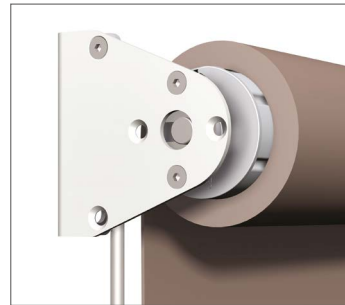

Installazione a parete - Wall installation
Installation au mur - Wandmontage