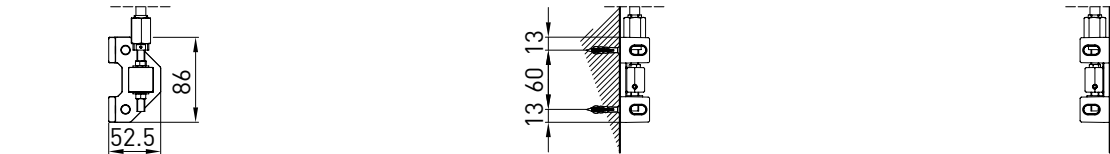

Supporto a nicchia - Niche support - Support tableau - Nischenkonsole