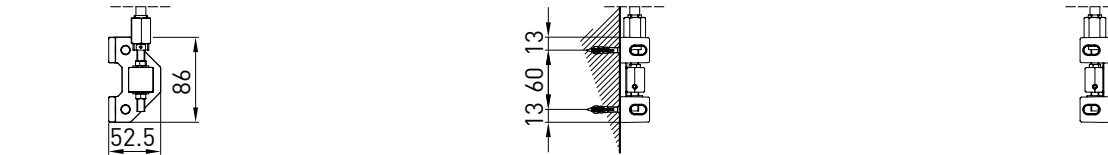

Supporto a nicchia - Niche support - Support tableau - Nischenkonsole