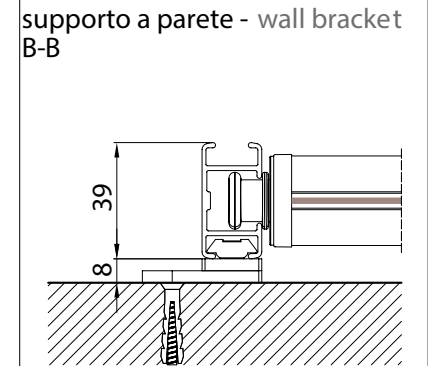

Montaggio a Parete / Wall installation / Installation au mur / Wandmontage