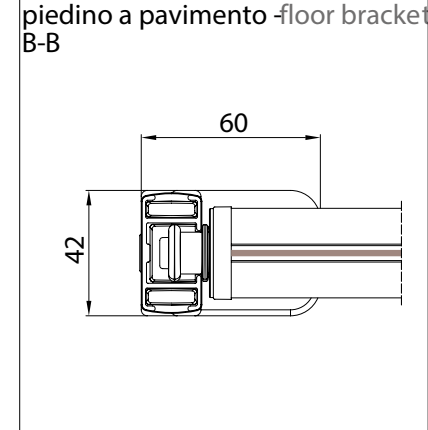

Montaggio a Parete / Wall installation / Installation au mur / Wandmontage