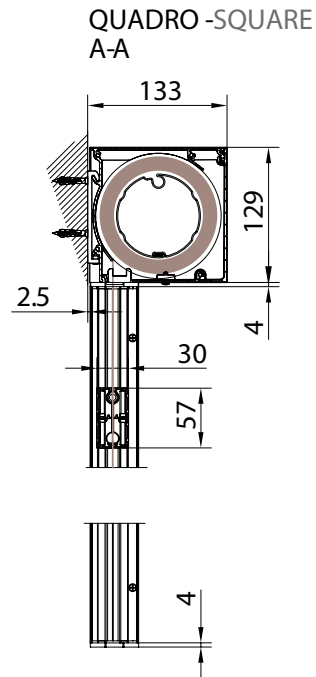

Awning with 130 cassette in 2 versions (round/square) with Zip guide system. In the version "Unica" guide the cassette is freestanding and the dimension of the guide is 36 mm. In the version GPZ C the guide is composed by two balance profiles to a maximum of 25 mm on each guide (it's suitable for installations that are out of square, for niche or wall).

Montaggio a Soffitto / Ceiling installation / Installation au plafond / Deckenmontage

TONDO - ROUND
A-A

QUADRO - SQUARE
A-A

vista posteriore - rear view

vista dall'alto - top view

Montaggio a Parete / Wall installation / Installation au mur / Wandmontage

Guida a nicchia - Niche guide - Coulisse tableau - Nischenführung

Guida a nicchia - Niche guide
Coulisse tableau - Nischenführung
B-B

Guida a nicchia - Niche guide
Coulisse tableau - Nischenführung
B-B

Guida a parete (GCP) - Wall guide (GCP)
Coulisse façade (GCP) - Wandführung (GCP)
B-B

Guida a nicchia - Niche guide
Coulisse tableau - Nischenführung
B-B

Guida a nicchia - Niche guide
Coulisse tableau - Nischenführung
B-B

Guida a parete - Wall guide
Coulisse façade - Wandführung
B-B

Guida a parete - Wall guide
Coulisse façade - Wandführung
B-B