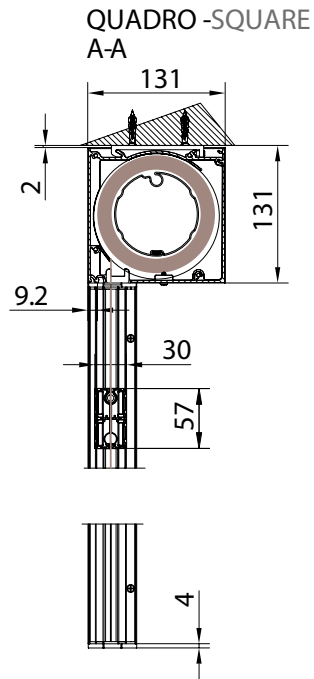

Awning with 130 cassette in 2 versions (round/square) with Zip guide system. In the version "Unica" guide the cassette is freestanding and the dimension of the guide is 36 mm. In the version GPZ C the guide is composed by two balance profiles to a maximum of 25 mm on each guide (it's suitable for installations that are out of square, for niche or wall).

TONDO - ROUND
A-A

QUADRO - SQUARE
A-A

vista posteriore - rear view

Guida a nicchia - Niche guide - Coulisse tableau - Nischenführung

Guida a parete - Wall guide - Coulisse façade - Wandführung

vista dall'alto - top view

Guida a nicchia - Niche guide
Coulisse tableau - Nischenführung
B-B

Guida a nicchia - Niche guide
Coulisse tableau - Nischenführung
B-B

Guida a parete - Wall guide
Coulisse façade - Wandführung
B-B

Guida a parete - Wall guide
Coulisse façade - Wandführung
B-B

Montaggio a Soffitto / Ceiling installation / Installation au plafond / Deckenmontage

vista posteriore rear view

Guida a nicchia - Niche guide
Coulisse tableau - Nischenführung
B-B

Guida a nicchia - Niche guide
Coulisse tableau - Nischenführung
B-B