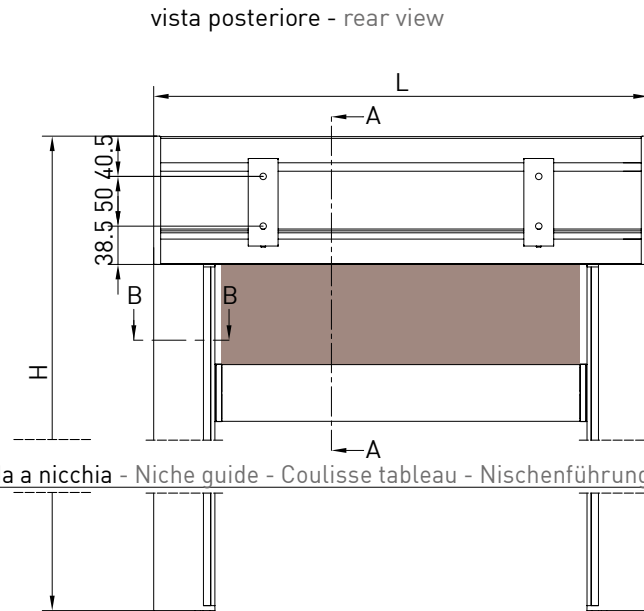

Awning with 130 cassette in 2 versions (round/square) with Zip guide system. In the version "Unica" guide the cassette is freestanding and the dimension of the guide is 36 mm. In the version GPZ C the guide is composed by two balance profiles to a maximum of 25 mm on each guide (it's suitable for installations that are out of square, for niche or wall).

GPZ UNICA

GPZ C

GPZ I

Montaggio a Parete / Wall installation / Installation au mur / Wandmontage

TONDO - ROUND
A-AQUADRO - SQUARE
A-A

vista posteriore - rear view

vista dall'alto - top view

Guida a nicchia - Niche guide - Coulisse tableau - Nischenführung
B-BGuida a parete - Wall guide - Coulisse façade - Wandführung
B-B

Montaggio a Soffitto / Ceiling installation / Installation au plafond / Deckenmontage

TONDO - ROUND
A-A

QUADRO - SQUARE
A-A

vista posteriore - rear view

vista dall'alto - top view

Montaggio a Parete / Wall installation / Installation au mur / Wandmontage

Guida a nicchia - Niche guide - Coulisse tableau - Nischenführung

Guida a nicchia - Niche guide
Coulisse tableau - Nischenführung
B-B

Guida a nicchia - Niche guide
Coulisse tableau - Nischenführung
B-B

Guida a parete (GCP) - Wall guide (GCP)
Coulisse façade (GCP) - Wandführung (GCP)
B-B