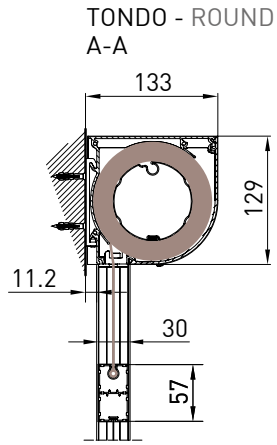

Awning with 130 cassette in 2 versions (round/square) with Zip guide system. In the version "Unica" guide the cassette is freestanding and the dimension of the guide is 36 mm. In the version GPZ C the guide is composed by two balance profiles to a maximum of 25 mm on each guide (it's suitable for installations that are out of square, for niche or wall).

GPZ UNICA

GPZ C

GPZ I

Montaggio a Parete / Wall installation / Installation au mur / Wandmontage

TONDO - ROUND
A-AQUADRO - SQUARE
A-A

vista posteriore - rear view

vista dall'alto - top view

Guida a nicchia - Niche guide - Coulisse tableau - Nischenführung
B-BGuida a parete - Wall guide - Coulisse façade - Wandführung
B-B

Montaggio a Soffitto / Ceiling installation / Installation au plafond / Deckenmontage

TONDO - ROUND
A-A

QUADRO - SQUARE
A-A

vista posteriore - rear view

vista dall'alto - top view

Montaggio a Parete / Wall installation / Installation au mur / Wandmontage

Guida a nicchia - Niche guide - Coulisse tableau - Nischenführung

Guida a nicchia - Niche guide
Coulisse tableau - Nischenführung
B-B

Guida a nicchia - Niche guide
Coulisse tableau - Nischenführung
B-B

Guida a parete (GCP) - Wall guide (GCP)
Coulisse façade (GCP) - Wandführung (GCP)
B-B