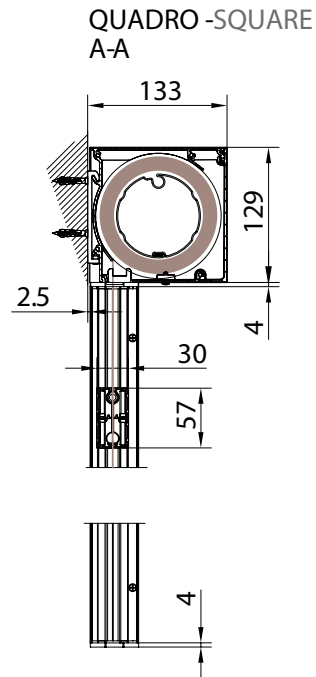

Awning with 130 cassette in 2 versions (round/square) with Zip guide system. In the version "Unica" guide the cassette is freestanding and the dimension of the guide is 36 mm. In the version GPZ C the guide is composed by two balance profiles to a maximum of 25 mm on each guide (it's suitable for installations that are out of square, for niche or wall).

TONDO - ROUND
A-A

QUADRO - SQUARE
A-A

vista posteriore - rear view

Guida a nicchia - Niche guide - Coulisse tableau - Nischenführung

Guida a parete - Wall guide - Coulisse façade - Wandführung

vista dall'alto - top view

Guida a nicchia - Niche guide
Coulisse tableau - Nischenführung
B-B

Guida a nicchia - Niche guide
Coulisse tableau - Nischenführung
B-B

Guida a parete (GCP) - Wall guide (GCP)
Coulisse façade (GCP) - Wandführung (GCP)
B-B

Guida a nicchia - Niche guide
Coulisse tableau - Nischenführung
B-B

Guida a nicchia - Niche guide
Coulisse tableau - Nischenführung
B-B

Guida a parete - Wall guide
Coulisse façade - Wandführung
B-B

Guida a parete - Wall guide
Coulisse façade - Wandführung
B-B