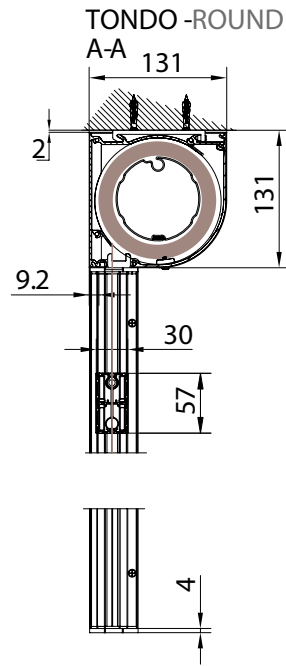

Awning with 130 cassette in 2 versions (round/square) with Zip guide system. In the version "Unica" guide the cassette is freestanding and the dimension of the guide is 36 mm. In the version GPZ C the guide is composed by two balance profiles to a maximum of 25 mm on each guide (it's suitable for installations that are out of square, for niche or wall).

Guida a nicchia - Niche guide - Coulisse tableau - Nischenführung

Guida a nicchia - Niche guide
Coulisse tableau - Nischenführung
B-B

Guida a nicchia - Niche guide
Coulisse tableau - Nischenführung
B-B

Guida a parete (GCP) - Wall guide (GCP)
Coulisse façade (GCP) - Wandführung (GCP)
B-B

Guida a nicchia - Niche guide
Coulisse tableau - Nischenführung
B-B

Guida a nicchia - Niche guide
Coulisse tableau - Nischenführung
B-B

Guida a parete - Wall guide
Coulisse façade - Wandführung
B-B

Guida a parete - Wall guide
Coulisse façade - Wandführung
B-B

Montaggio a Soffitto / Ceiling installation / Installation au plafond / Deckenmontage

vista posteriore rear view

Guida a nicchia - Niche guide
Coulisse tableau - Nischenführung
B-B

Guida a nicchia - Niche guide
Coulisse tableau - Nischenführung
B-B